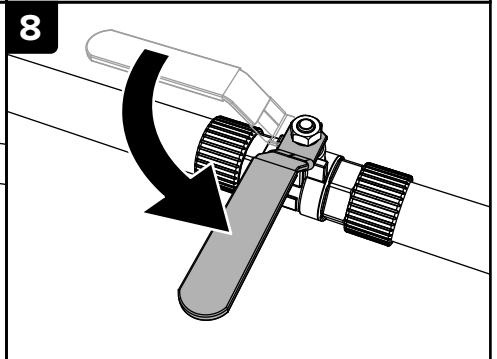

Swiss
Aqua
Technologies®

HomeFilter

INSTALLATION INSTRUCTIONS

ASSEMBLY KIT

4x

INSTALLATION

TECHNICAL PARAMETERS

Maximum operating pressure