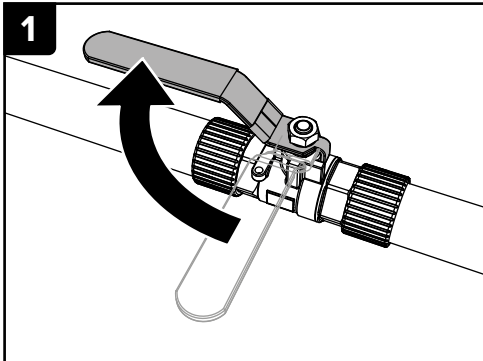

Swiss
Aqua
Technologies®

HomeFilter

INSTALLATION INSTRUCTIONS

ASSEMBLY KIT

4x

INSTALLATION

TECHNICAL PARAMETERS

Maximum operating pressure

8 bar

Minimum operating temperature

2 °C

Maximum working temperature

46 °C

	SATHF1	SATHF12	SATHF34
Connection	1"	1/2"	3/4"

Swiss Aqua Technologies CZ s.r.o.
 Skorkovská 1310, Kyje, 198 00 Praha 9
 Czech Republic