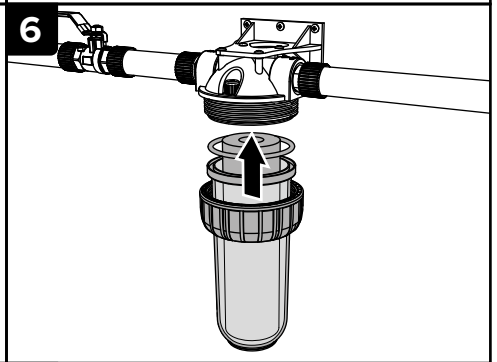

Swiss
Aqua
Technologies®

HomeFilter

INSTALLATION INSTRUCTIONS

ASSEMBLY KIT

4x

INSTALLATION

TECHNICAL PARAMETERS

Maximum operating pressure

8 bar

Minimum operating temperature

2 °C

Maximum working temperature

46 °C

	SATHF1	SATHF12	SATHF34
Connection	1"	1/2"	3/4"

Swiss Aqua Technologies CZ s.r.o.
 Skorkovská 1310, Kyje, 198 00 Praha 9
 Czech Republic