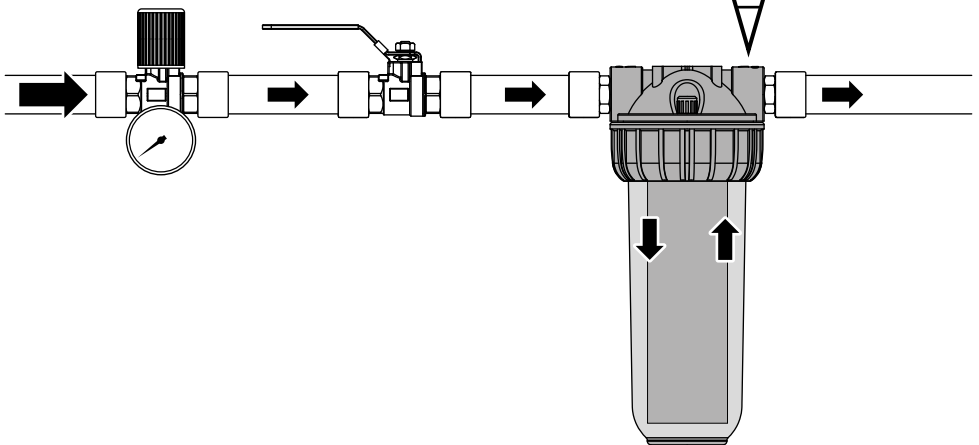

Swiss
Aqua
Technologies®

HomeFilter

INSTALLATION INSTRUCTIONS

ASSEMBLY KIT

4x

INSTALLATION

TECHNICAL PARAMETERS

Maximum operating pressure

8 bar

Minimum operating temperature

2 °C

Maximum working temperature

46 °C

	SATHF1	SATHF12	SATHF34
Connection	1"	1/2"	3/4"

Swiss Aqua Technologies CZ s.r.o.
 Skorkovská 1310, Kyje, 198 00 Praha 9
 Czech Republic