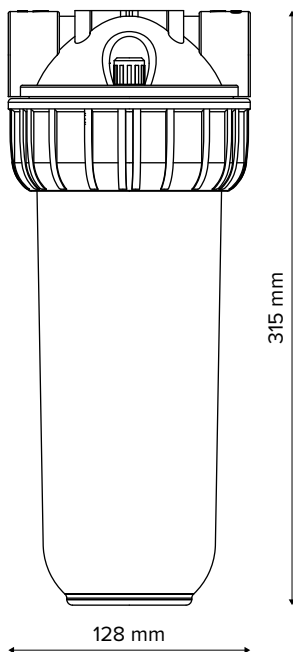

Swiss
Aqua
Technologies®

HomeFilter

INSTALLATION INSTRUCTIONS

ASSEMBLY KIT

4x

INSTALLATION

TECHNICAL PARAMETERS

Maximum operating pressure

8 bar

Minimum operating temperature

2 °C

Maximum working temperature

46 °C

	SATHF1	SATHF12	SATHF34
Connection	1"	1/2"	3/4"

Swiss Aqua Technologies CZ s.r.o.
 Skorkovská 1310, Kyje, 198 00 Praha 9
 Czech Republic