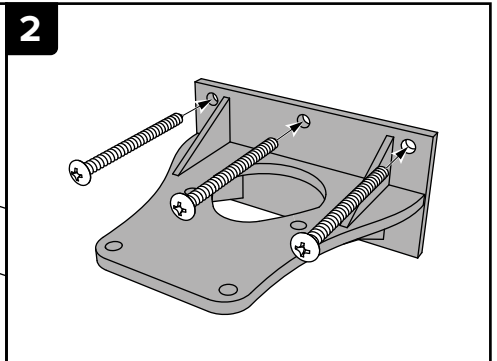

Swiss
Aqua
Technologies®

HomeFilter

INSTALLATION INSTRUCTIONS

ASSEMBLY KIT

4x

INSTALLATION

TECHNICAL PARAMETERS

Maximum operating pressure

8 bar

Minimum operating temperature

2 °C

Maximum working temperature

46 °C

	SATHF1	SATHF12	SATHF34
Connection	1"	1/2"	3/4"

Swiss Aqua Technologies CZ s.r.o.
 Skorkovská 1310, Kyje, 198 00 Praha 9
 Czech Republic