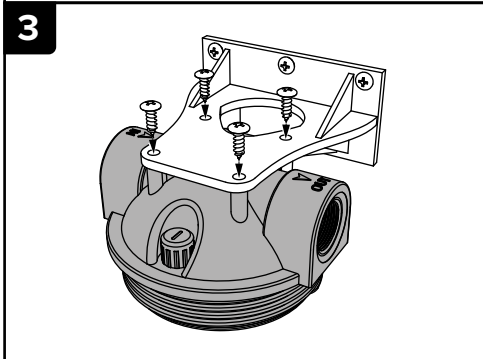

Swiss
Aqua
Technologies®

HomeFilter

INSTALLATION INSTRUCTIONS

ASSEMBLY KIT

4x

INSTALLATION

TECHNICAL PARAMETERS

Maximum operating pressure

8 bar

Minimum operating temperature

2 °C

Maximum working temperature

46 °C

	SATHF1	SATHF12	SATHF34
Connection	1"	1/2"	3/4"

Swiss Aqua Technologies CZ s.r.o.
 Skorkovská 1310, Kyje, 198 00 Praha 9
 Czech Republic