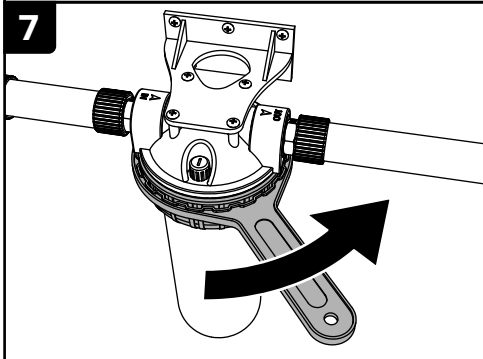

Swiss
Aqua
Technologies®

HomeFilter

INSTALLATION INSTRUCTIONS

ASSEMBLY KIT

4x

INSTALLATION

TECHNICAL PARAMETERS

Maximum operating pressure